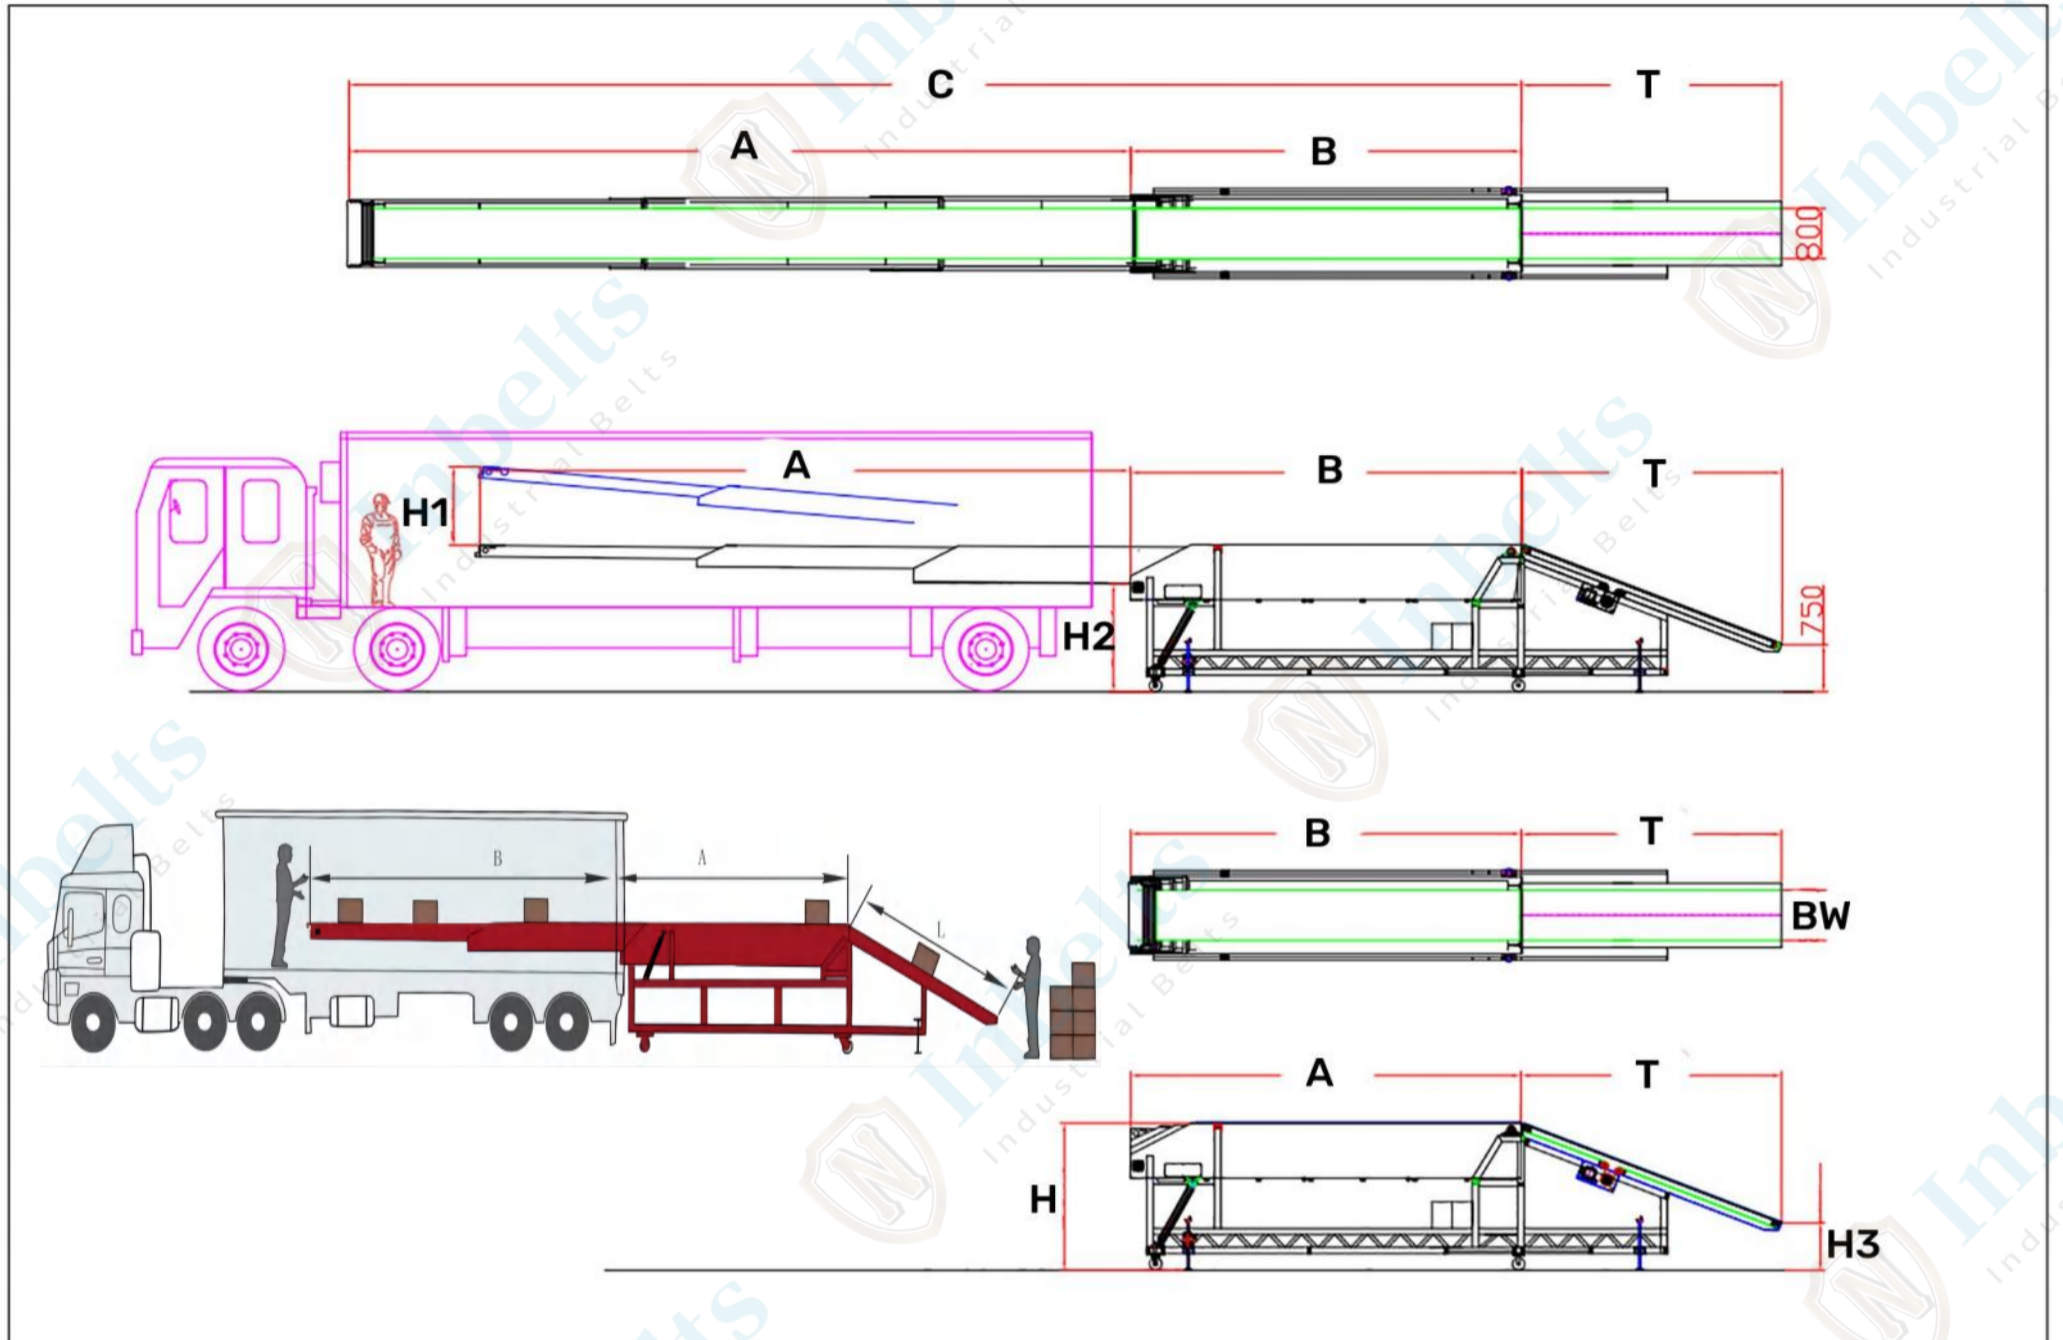

Reinforced conveyor chassis

Front control panel for adjust length and height, control loading and unloading direction

DATASHEET

ITBC-NS-A/B-600/800

Fixed Section Length	A
Extension Section Length	B
Conveyor Total Length	C
Belt Spec	600mm or 800mm, PVC Belt or Siegling PVK Belt
Belt Top Height	*
Operation Direction	forward & reverse
Load Capacity	50kg/m
Belt Driven Motor	* kw, SEW
Telescopic Motor	* kw, SEW
Hydraulic Power Pack	* kw
Machine Total Power	* kw
Electric Control System	Siemens PLC intelligent controller
Main Electric Components	Schneider, including abnormal fault automatic detection alarm device
Telescopic Chain	*
Cable Carrier	*
Standard Color	BLUE, RAL5005
Power Cord Length	10m
Standard Color	Blue, RAL 5015
Voltage	380V, three phase, 50Hz

Note:

Model No.: ITBC-NS-A/B-600/800

F: This model is fixed on platform.

N: The number of sections.

A: The fixed length of the first section.

B: The extension length of sections.

For Example, FTBC-3S-4/5.4-600: 3 section, the fixed length is 4m, extension length is 4.5m, the belt width is 600mm.

Mobile Telescopic Belt With Inclined Tails

DRAWINGS

DATASHEET

Mobile Telescopic Belt Conveyor With Inclined Tail

Type	Model No.	Fixed Length (A)	Extension (B)	Total Length (C)	Belt Width	Height (H)	Height (H1)	Height (H2)	Feed Height (H3)	Tail Length (T)	Belt Speed	Extend Speed
3 Section	ITBC-3S-4.5/5.8	4.5m	5.8m	10.3m	600mm/800mm	1.95m	900	1600	750mm	3.5m	15-30m/min	10m/min
	ITBC-3S-6/8.5	6m	8.5m	14.5m	600mm/800mm	2m	1000	1600	750mm	4m	15-30m/min	10m/min
	ITBC-3S-5/7	5m	7m	12m	600mm/800mm	2m	1000	1700	750mm	4m	15-30m/min	10m/min
4 Section	ITBC-4S-5/10	5m	10m	15m	600mm/800mm	2.3m	1000	1700	750mm	4m	15-30m/min	10m/min
	ITBC-4S-6/12	6m	12m	18m	600mm/800mm	2.3m	1200	1700	750mm	4m	15-30m/min	10m/min
	ITBC-4S-7/14	7m	14m	21m	600mm/800mm	2.3m	1650	1700	750mm	4m	15-30m/min	10m/min